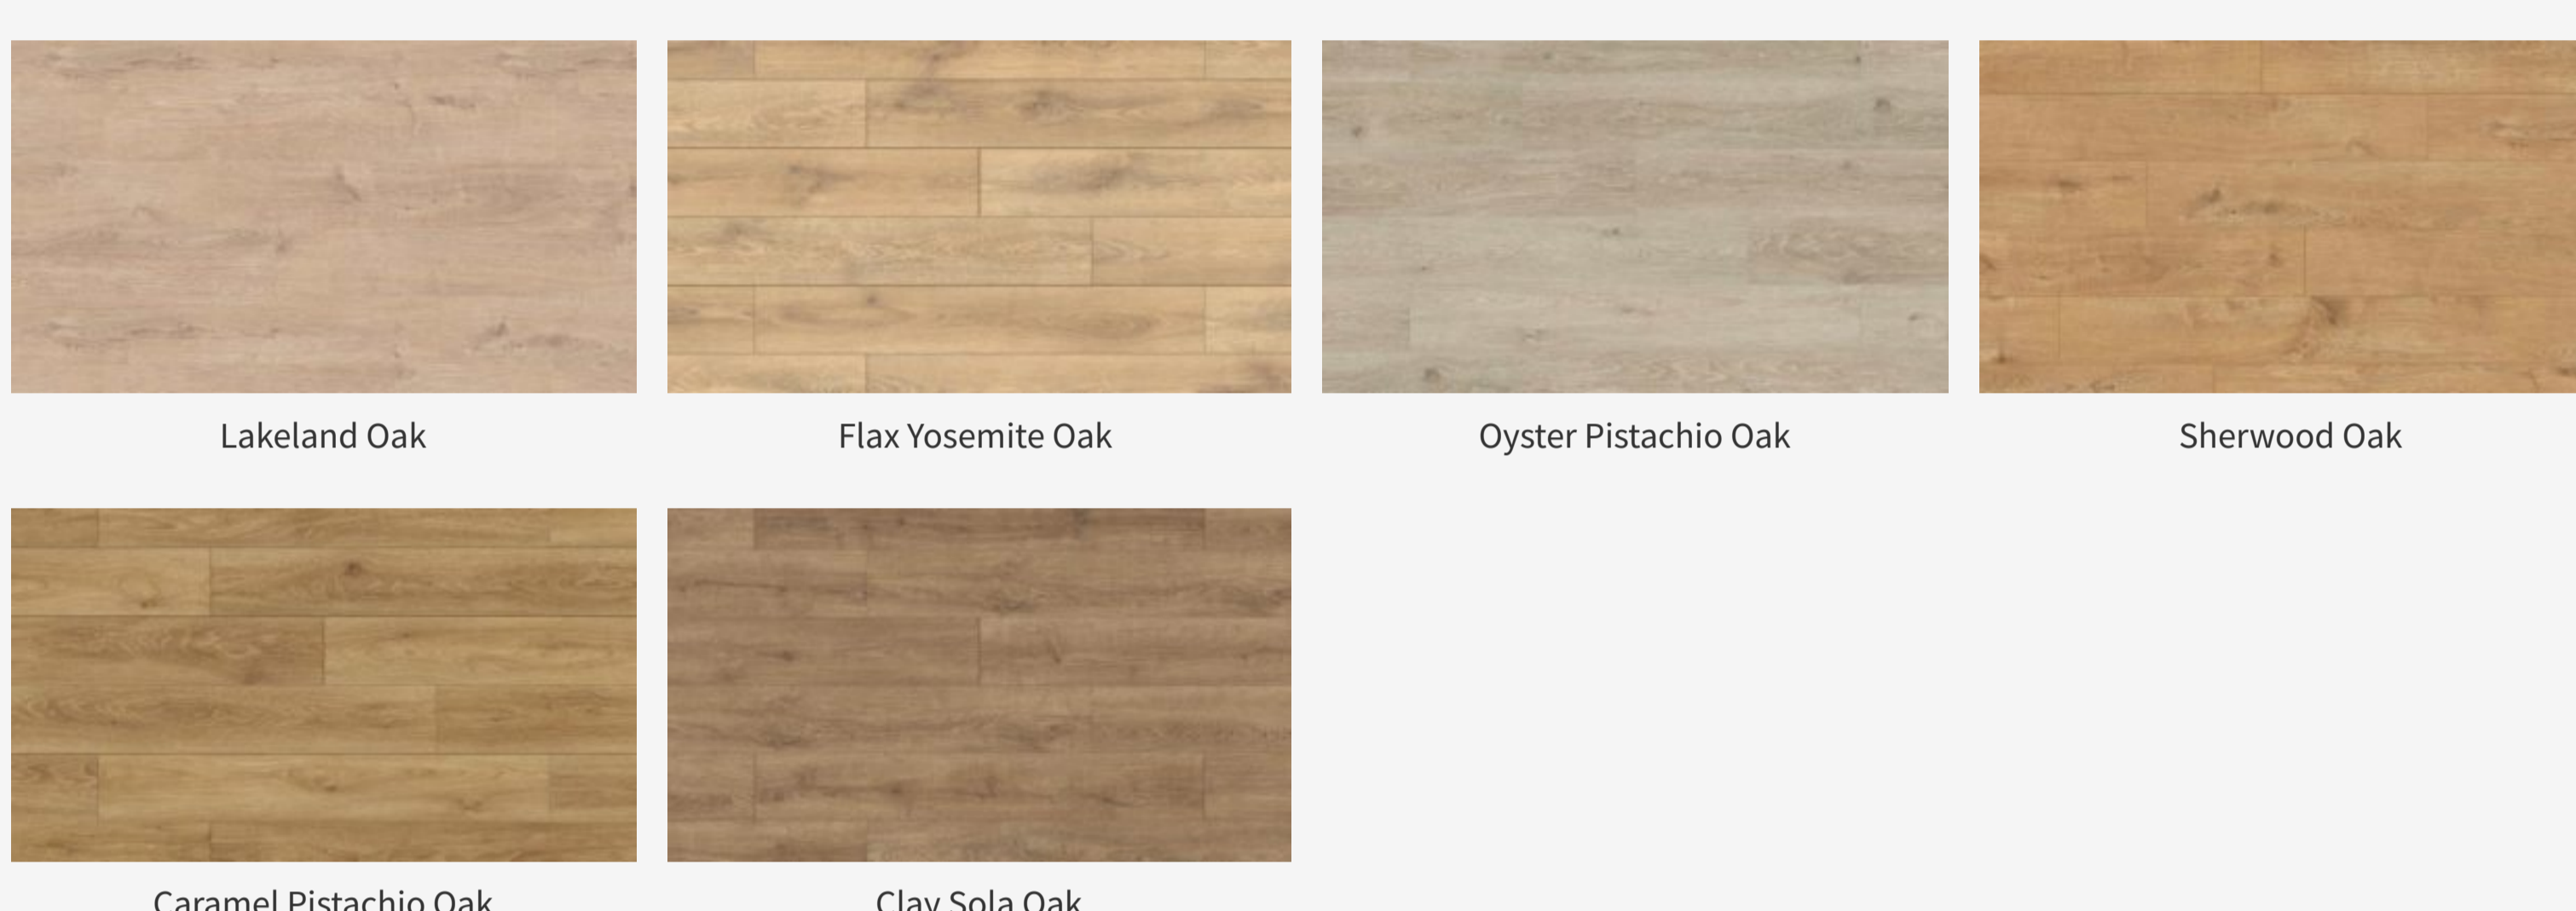

EUROSTYLE
Readyfix Lounge German Laminate

EURO STYLE
READYFIX LOUNGE

A brand-new collection of EUROSTYLE, Readyfix Lounge is a premium, versatile flooring solution crafted for both comfort and durability. Its sleek, modern design complements various interior styles, making it an ideal choice for lounges, living rooms, and high-traffic areas.

Readyfix Lounge Decors

The EUROSTYLE Flooring Collection sets itself apart from other floor brands through their intense colour tones, natural surface structures, special brilliance and unique features. Choose the right flooring for your lifestyle in Metro Vancouver, throughout British Columbia and across Canada!

Dimensions: 3/8" (thickness) x 7 1/2" (width) x 50 3/4" (length)

Details & Features

| | |
|--------------------------------------|--|
| Collection | EURO STYLE READYFIX LOUNGE |
| Category | High Performance German Laminate |
| Dimensions | 7 1/2" (width) x 50 3/4" (length) |
| Thickness | 3/8" High Density Fiberboard |
| VOC A+ | ✓ |
| Finish | Mattwood Finish |
| AC Rating | AC5 |
| Abrasive Class for Residential Usage | Abrasive Class 23 |
| Abrasive Class for Commercial Usage | Abrasive Class 32 |
| Installation | By floating |
| 1click2go Pure System | ✓ |
| Bevel Edges | ✓ |
| V4 Real Groove | ✓ |
| A.B.C. Anti Bacterial Coating | ✓ |
| Warranty | - 25 year residential warranty - 5 year commercial warranty |