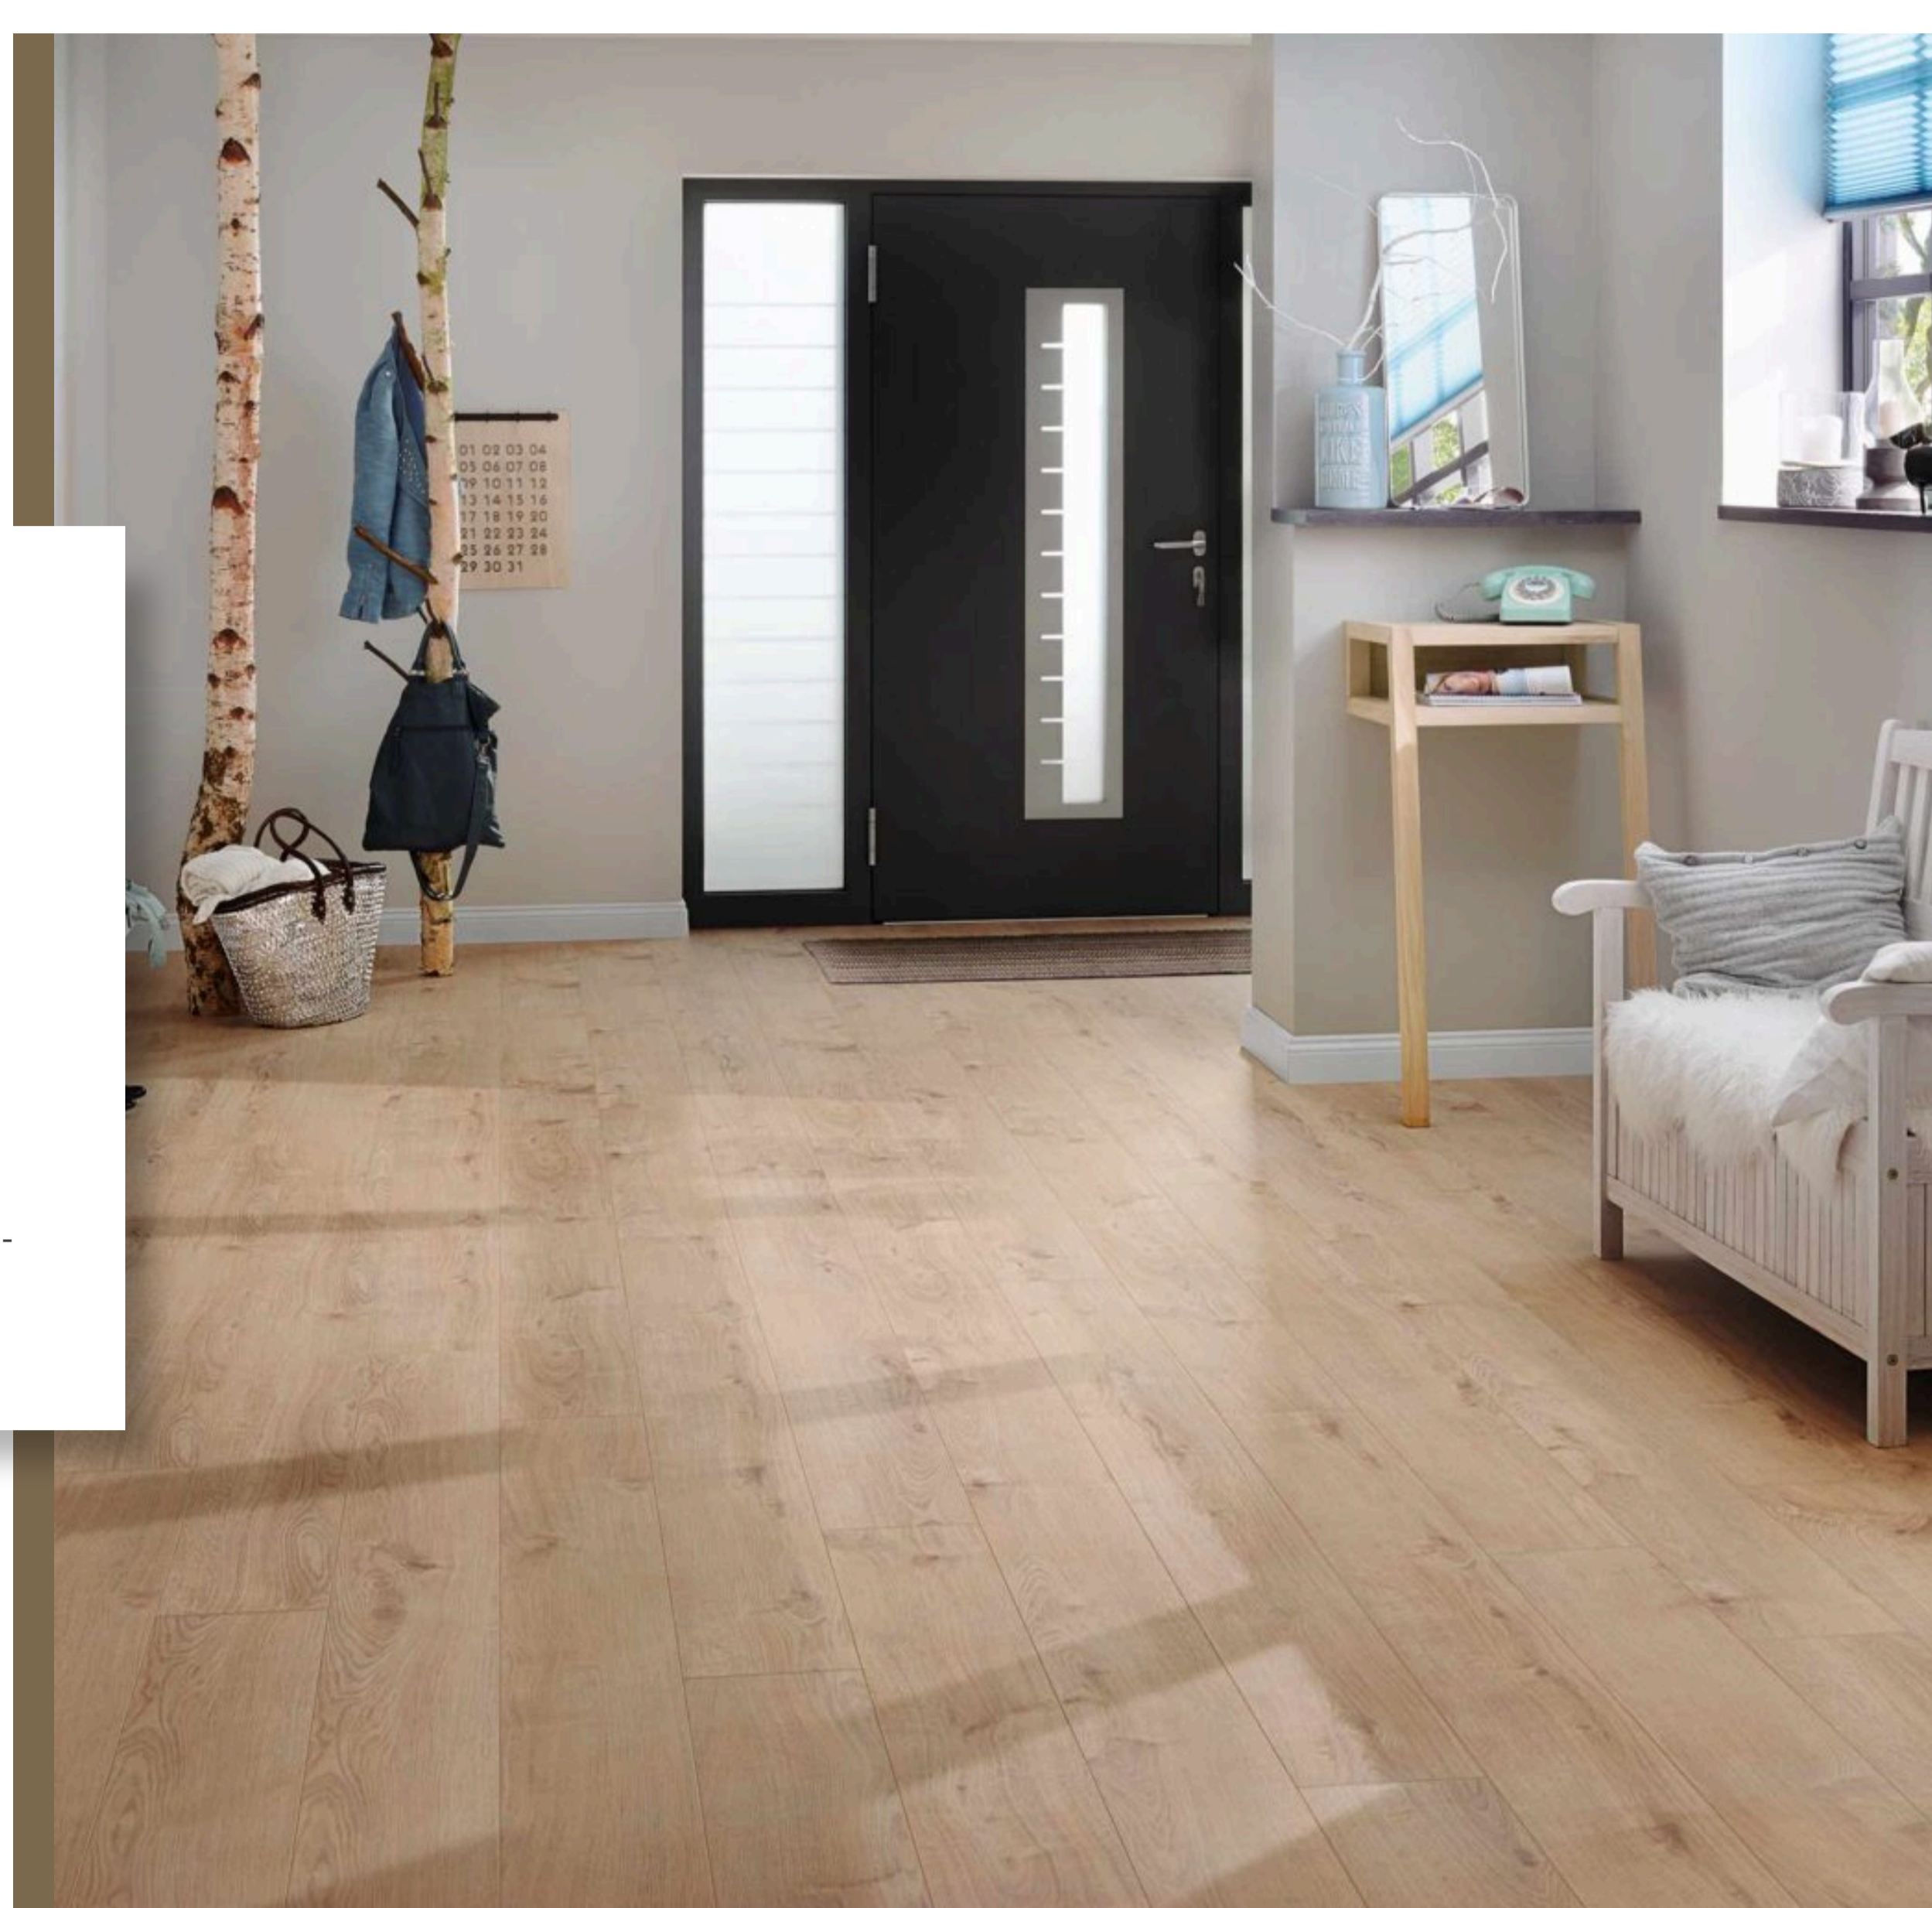

EUROSTYLE
Readyfix Lounge German Laminate

EURO STYLE
READYFIX LOUNGE

A brand-new collection of EUROSTYLE, Readyfix Lounge is a premium, versatile flooring solution crafted for both comfort and durability. Its sleek, modern design complements various interior styles, making it an ideal choice for lounges, living rooms, and high-traffic areas.

Dimensions: 3/8" (thickness) x 7 1/2" (width) x 50 3/4" (length)

Details & Features

| | |
|--------------------------------------|--|
| Collection | EURO STYLE READYFIX LOUNGE |
| Category | High Performance German Laminate |
| Dimensions | 7 1/2" (width) x 50 3/4" (length) |
| Thickness | 3/8" High Density Fiberboard |
| VOC A+ | ✓ |
| Finish | Mattwood Finish |
| AC Rating | AC5 |
| Abrasive Class for Residential Usage | Abrasive Class 23 |
| Abrasive Class for Commercial Usage | Abrasive Class 32 |
| Installation | By floating |
| 1click2go Pure System | ✓ |
| Bevel Edges | ✓ |
| V4 Real Groove | ✓ |
| A.B.C. Anti Bacterial Coating | ✓ |
| Warranty | - 25 year residential warranty - 5 year commercial warranty |